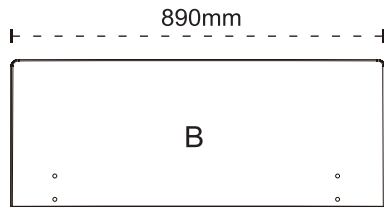

MODA

Installation Instruction

CAMERICH

M8X20mm

M8X20mm

M8

C01G0201.

C01G0203.

M8X20mm

CAMERICHfurniture

camerich_official