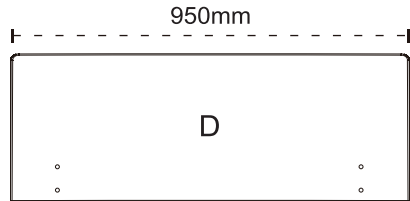

MODA

Installation Instruction

CAMERICH

M8X20mm

M8X20mm

M8

C01G0201.

C01G0203.

M8X20mm

CAMERICHfurniture

camerich_official