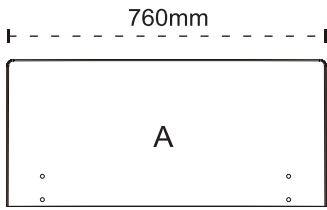

MODA

Installation Instruction

CAMERICH

M8X20mm

M8X20mm

M8

C01G0201.

C01G0203.

M8X20mm

CAMERICHfurniture

camerich_official