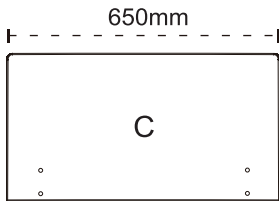

MODA

Installation Instruction

CAMERICH

M8X20mm

M8X20mm

M8

C01G0201.

C01G0203.

M8X20mm

CAMERICHfurniture

camerich_official