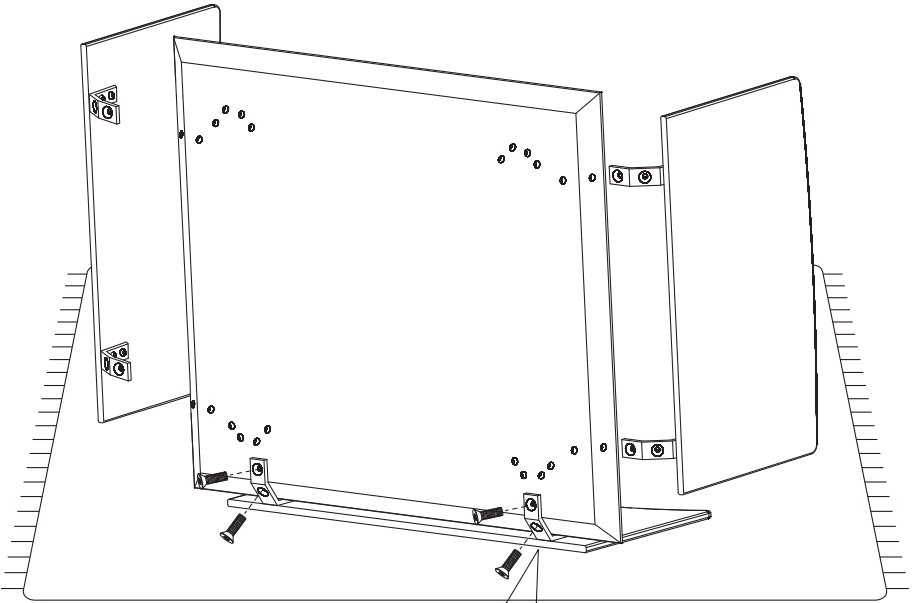

MODA

Installation Instruction

CAMERICH

M8X20mm

M8X20mm

M8

C01G0201.

C01G0203.

C01G0204.

C01G0205.

C01G0206.

C01G0207.

C01G0208.

C01G0209.

C01G0210.

16X

M8X20mm

CAMERICHfurniture

camerich_official