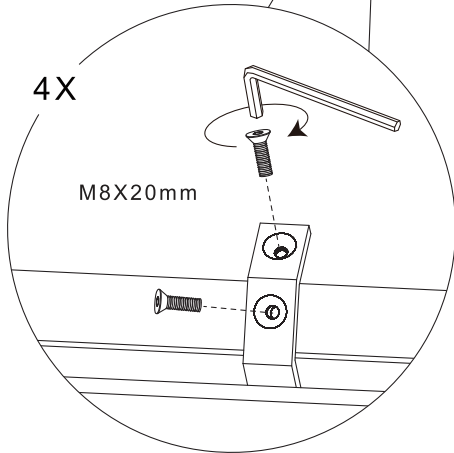

MODA

Installation Instruction

CAMERICH

M8X20mm

M8X20mm

M8

C01G0201.

C01G0203.

C01G0204.

C01G0205.

C01G0206.

C01G0207.

C01G0208.

C01G0209.

C01G0210.

16X

M8X20mm

CAMERICHfurniture

camerich_official