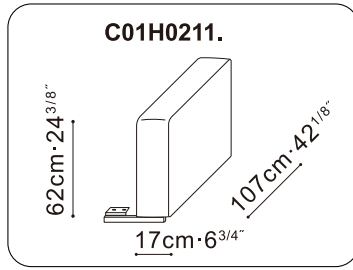

EPIC

C01H0211./C01H0212.

Installation Instruction

CAMERICH

M8X30mm

4X

M5

280mm

2X

M8X30mm

4X

M5

330mm

2X

CAMERICHfurniture

camerich_official