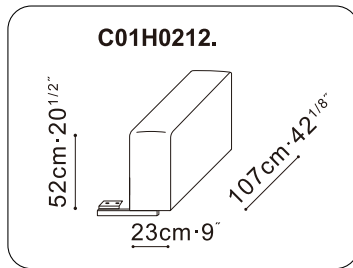

EPIC

C01H0211./C01H0212.

Installation Instruction

CAMERICH

M8X30mm

4X

M5

280mm

2X

M8X30mm

4X

M5

330mm

2X

CAMERICHfurniture

camerich_official